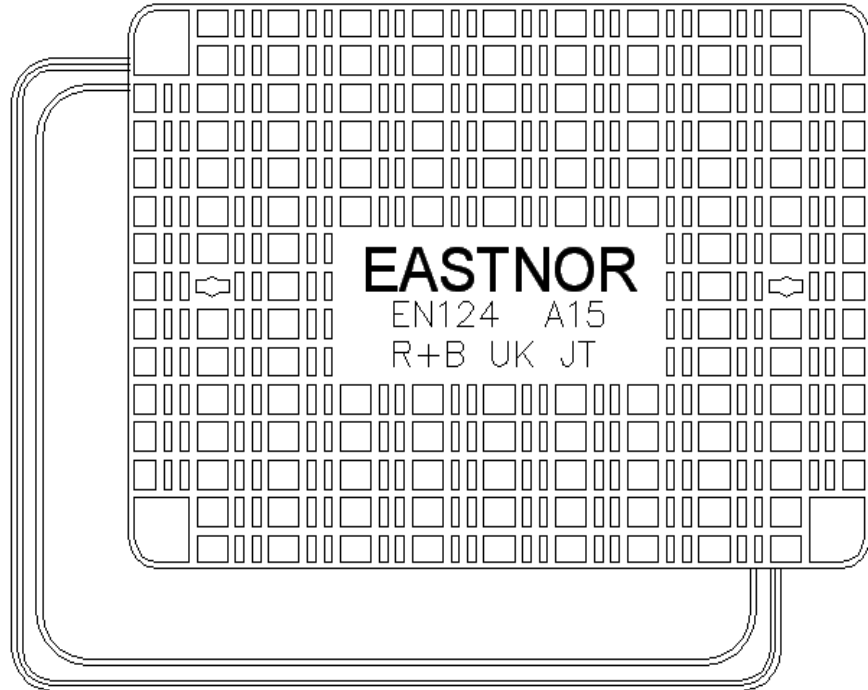

FEATURES:

- Single seal frame
- BS EN124 Class A15
- Grey Iron for durability and strength
- Black coated finish

OPTIONS:

- Badged SW or FW
- Locking screws
- Neoprene seal
- Ventilated
- Safety Grid
- Sealing plate

Code	Product Name	Clear Opening (mm)	Over Base (mm)	Depth (mm)
1020D	Eastnor	600 x 450	695 x 545	30

EN124 Access Covers and Frames: A15 Group 1

A15 access covers and frames are designed for use in pedestrian and pedal cycle areas only.